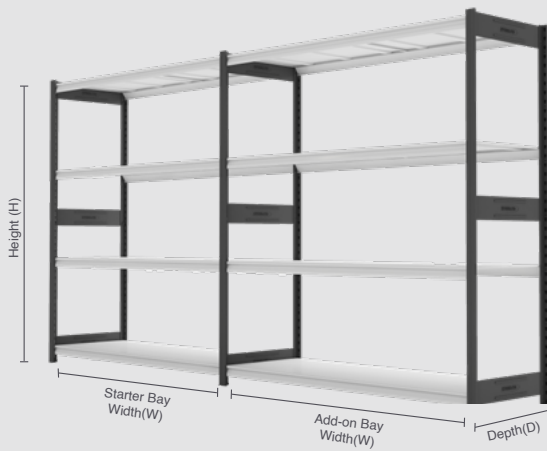

### FEATURES

---

- Heavy Duty 'T' section uprights
- 4 shelf levels per shelving unit as standard
- Shelf heights easily adjustable at 50mm increments
- Includes shelf position indicators on uprights
- Sleek, modern, modular design
- Add-on bays and additional shelf levels also available to purchase separately
- Up to 400kg shelf capacity uniformly distributed load (UDL)
- Quality powder coated finish in contemporary, neutral two-tone colours
- 10-year product warranty\*\*

### STOCK COLOURS

---

Two-tone Light/Dark Grey

Light Grey

Dark Grey

### ACCESSORIES

---

- Additional Shelf levels

\*\*Refer to warranty t & c's