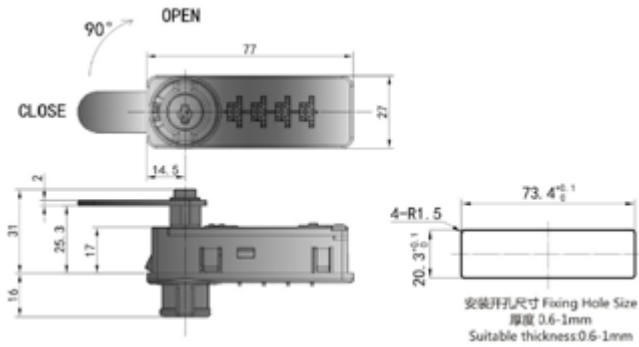

CM-9525 COMBINATION LOCK

The CM-9525 Combination Lock is a simple 4-digit combination lock with over 10,000 possible combinations. Built for both private and public locker use, the lock features a lock status indicator, code discovery feature and the option for an emergency key.

PRODUCT INFORMATION

FEATURES

- 4-digit combination lock functionality
- 10,000 possible combinations
- Horizontal or vertical models available
- Lock in-use indicator
- No batteries required
- Simple to install
- Perfect for private or public locker use
- Master override key available for purchase
- Perfect for retrofitting to lockers using a conventional key operated cam locks
- 1-year product warranty

TECHNICAL SPECIFICATIONS

LOCK CODE	LOCK NAME
LKWT 9525CM	CM-9525 Combination Lock