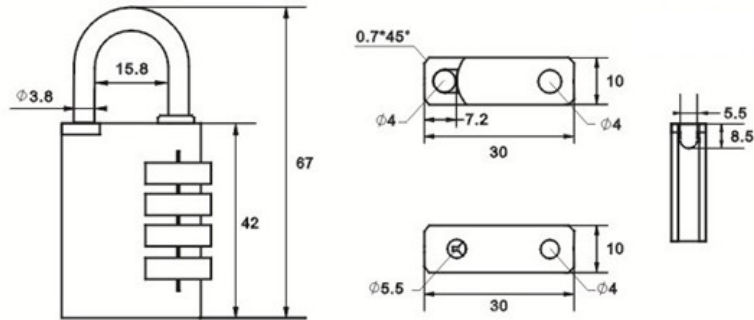

PRODUCT INFORMATION

FEATURES

- 4-digit combination padlock functionality
- 10,000 possible combinations
- Requires a pad latch or hasp on locker unit
- No batteries required
- Simple to use
- Perfect for private locker use
- Master override key available for purchase
- 1-year product warranty

LOCKER COMPATIBILITY

	COMPATIBLE	NOT COMPATIBLE
Laminate Locker	•	
ABS Plastic Locker	•	
HD Plastic Locker	•	
HD Waterproof Locker		•
Carousel Locker		•
Mobile Phone Locker	•	
Laptop Locker	•	
HD School Locker	•	
Steel Locker	•	

TECHNICAL SPECIFICATONS

LOCK CODE	LOCK NAME
LKTP 0008CM	CM-8 Combination Padlock